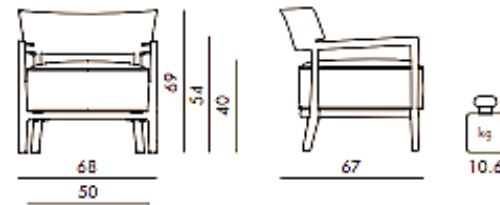

Brand: **KARTELL**

Item type: Armchair

Item code: 5844/11

Designer: Philippe Starck

Color: Ivory Beige

Dimension: 68 x 67 x 69 cm

Please click the link for more option and finishes:

https://www.kartell.com/IT/it/divani-e-poltrone/cara-outdoor/05844?variantName=x_colorVariant&variantValue=11